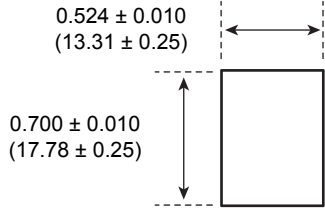

Adapter Physical Specifications

Angled Simplex SC Adapter Opening
Angled Duplex LC Adapter Opening