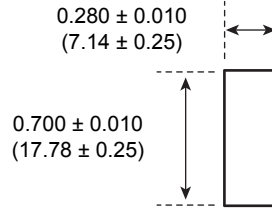

Angled Simplex LC Adapter Opening

Use electronic files, available at:
www.ofsoptics.com - Use less paper

For additional information please contact your sales representative. You can also visit our website at <http://www.ofsoptics.com> or call 1-888-fiberhelp (1-888-342-3743) from inside the USA or 1-770-798-5555 from outside the USA.

LaserWave is a registered trademark of Furukawa Electric North America, Inc.

OFS reserves the right to make changes to the prices and product(s) described in this document in the interest of improving internal design, operational function, and/or reliability. OFS does not assume any liability that may occur due to the use or application of the product(s) and/or circuit layout(s) described herein.

This document is for informational purposes only and is not intended to modify or supplement any OFS warranties or specifications relating to any of its products or services.

Copyright © 2008 Furukawa Electric North America, Inc.
All rights reserved, printed in USA.

OFS
Marketing Communications
fap-239-0808

A Furukawa Company