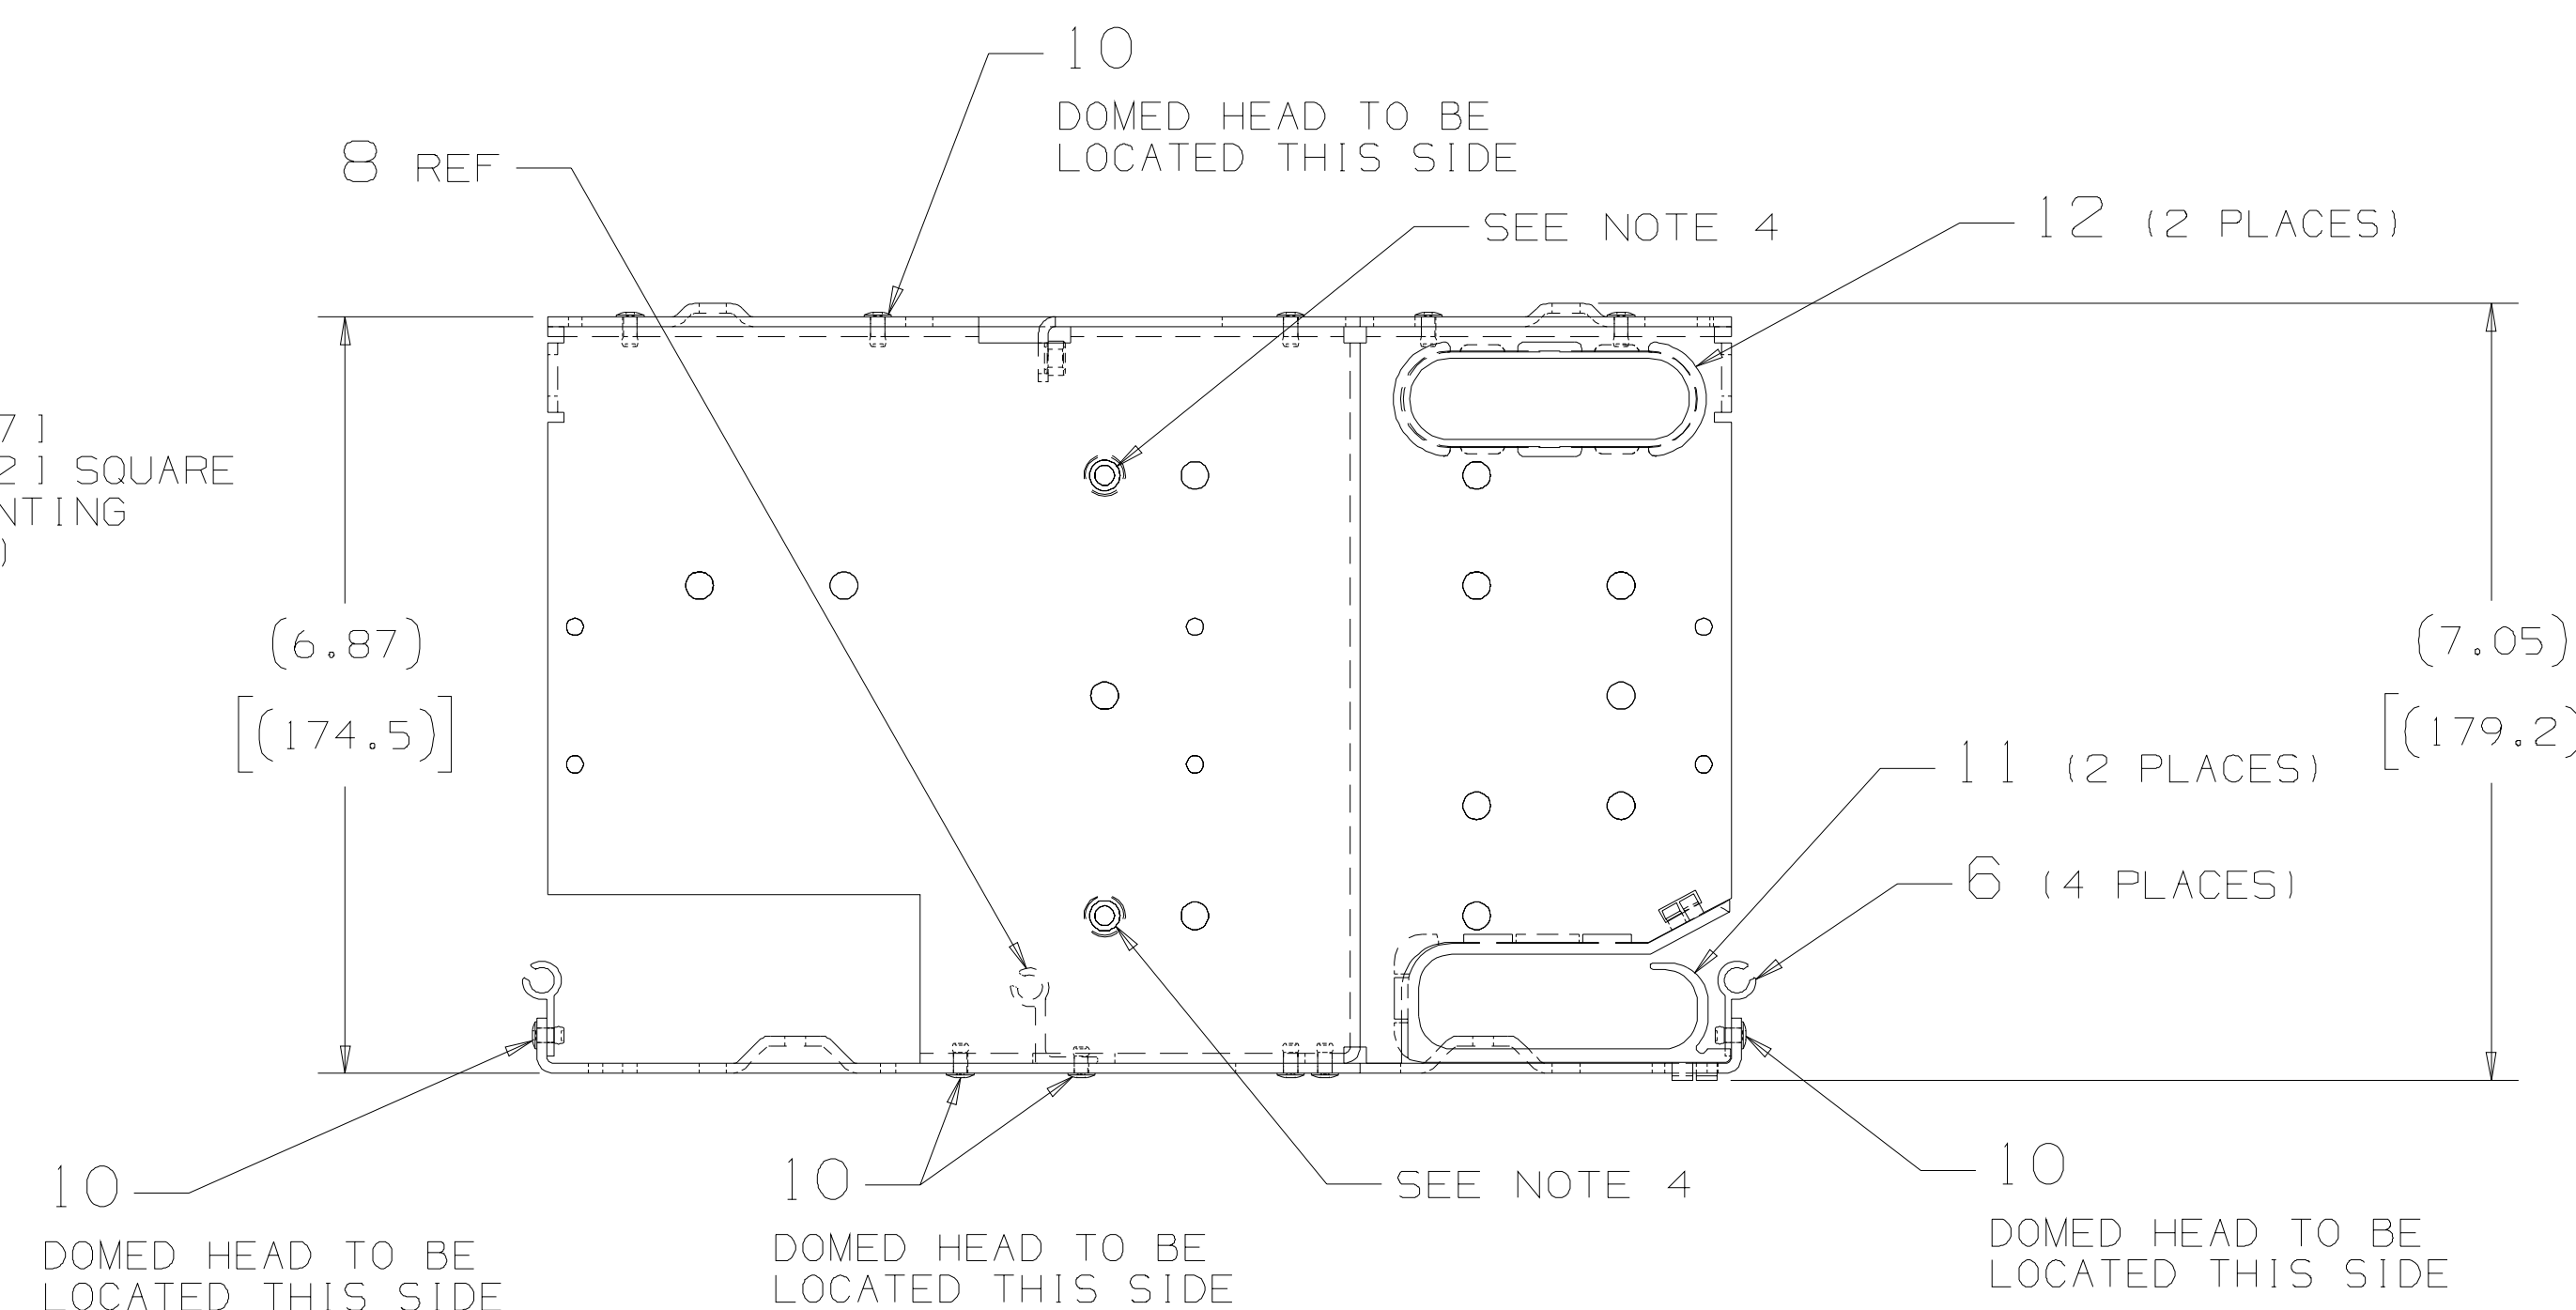

STOCKLIST

845628528

B = IDENTIFIES FILES CONTAINING A STOCKLIST
 D = IDENTIFIES PARTS THAT ARE SHIPPED LOOSE
 AR = "AS REQUIRED"

ITEM	COMCODE	DRAWING NO.	DESCRIPTION	NOTE	QTY
1	845628502	845628502	BASE, SHELF		1
2	848114237	848114237	TOP, SHELF		1
3	845628395	845628395-403	RIGHT SIDE, SHELF		1
4	845628403	845628395-403	LEFT SIDE, SHELF		1
5					
6	845769413	845769413	HINGE, SHELF DOOR		4
7					
8	845831593	845831593	BRACKET, MOUNTING PANEL		2
9					
10			RIVET, BLIND, 1/8 DIA, ALUMINUM W/STEEL MANDREL	3	28
11	846666758	846666758	FIBER RETAINER, WHITE		2
12	847187770	847187770	GROMMET, OBLONG, WHITE	5	2

NOTES:

- UNLESS OTHERWISE SPECIFIED, ALL DIMENSIONS ARE IN INCHES. NONLIMITED DIMENSIONS OTHER THAN SIZE OF RAW MATERIAL SHALL BE HELD AS FOLLOWS WHEN EXPRESSED:
 TO 2 DECIMAL PLACES ±.010 (0.25) AS ANGLES ± 0.5° TO 3 DECIMAL PLACES ±.005 (0.12)
 THIS DRAWING HAS BEEN PREPARED IN ACCORDANCE WITH ANSI Y14.5M - 1994. DIMENSIONS SHOWN IN BRACKETS () ARE MILLIMETERS AND FOR REFERENCE.
- #827 FINISH, CENTRAL OFFICE WHITE, SMOOTH FINISH, BAKED, PER SPEC #WL-2355. .002-.004 (0.05-0.10) THICK.
- STAINLESS STEEL RIVETS MAY BE USED AS AN ALTERNATIVE.
- KEEP ALL THREADS FREE OF PAINT.
- OBLONG GROMMET, 847187770, IS TO BE INSTALLED AS SHOWN. AVAILABLE FROM AIRCOM METAL PRODUCTS, INDIANAPOLIS, IN.

LST1U-072/7	AB7AK1045
LSC1U-072/12	AB7AK1044
LSC1U-144/21	AB7AK1042
USED ON	DRAWING

TITLE
 SUBASSEMBLY,
 SHELF, 7-INCH
 (WITH MOUNTING PANEL)
 (WHITE)
 SCALE: 1/2
 OFS 2000 N.E. EXPRESSWAY,
 NORCROSS, GA. 30071
 COMCODE: SEE STOCKLIST