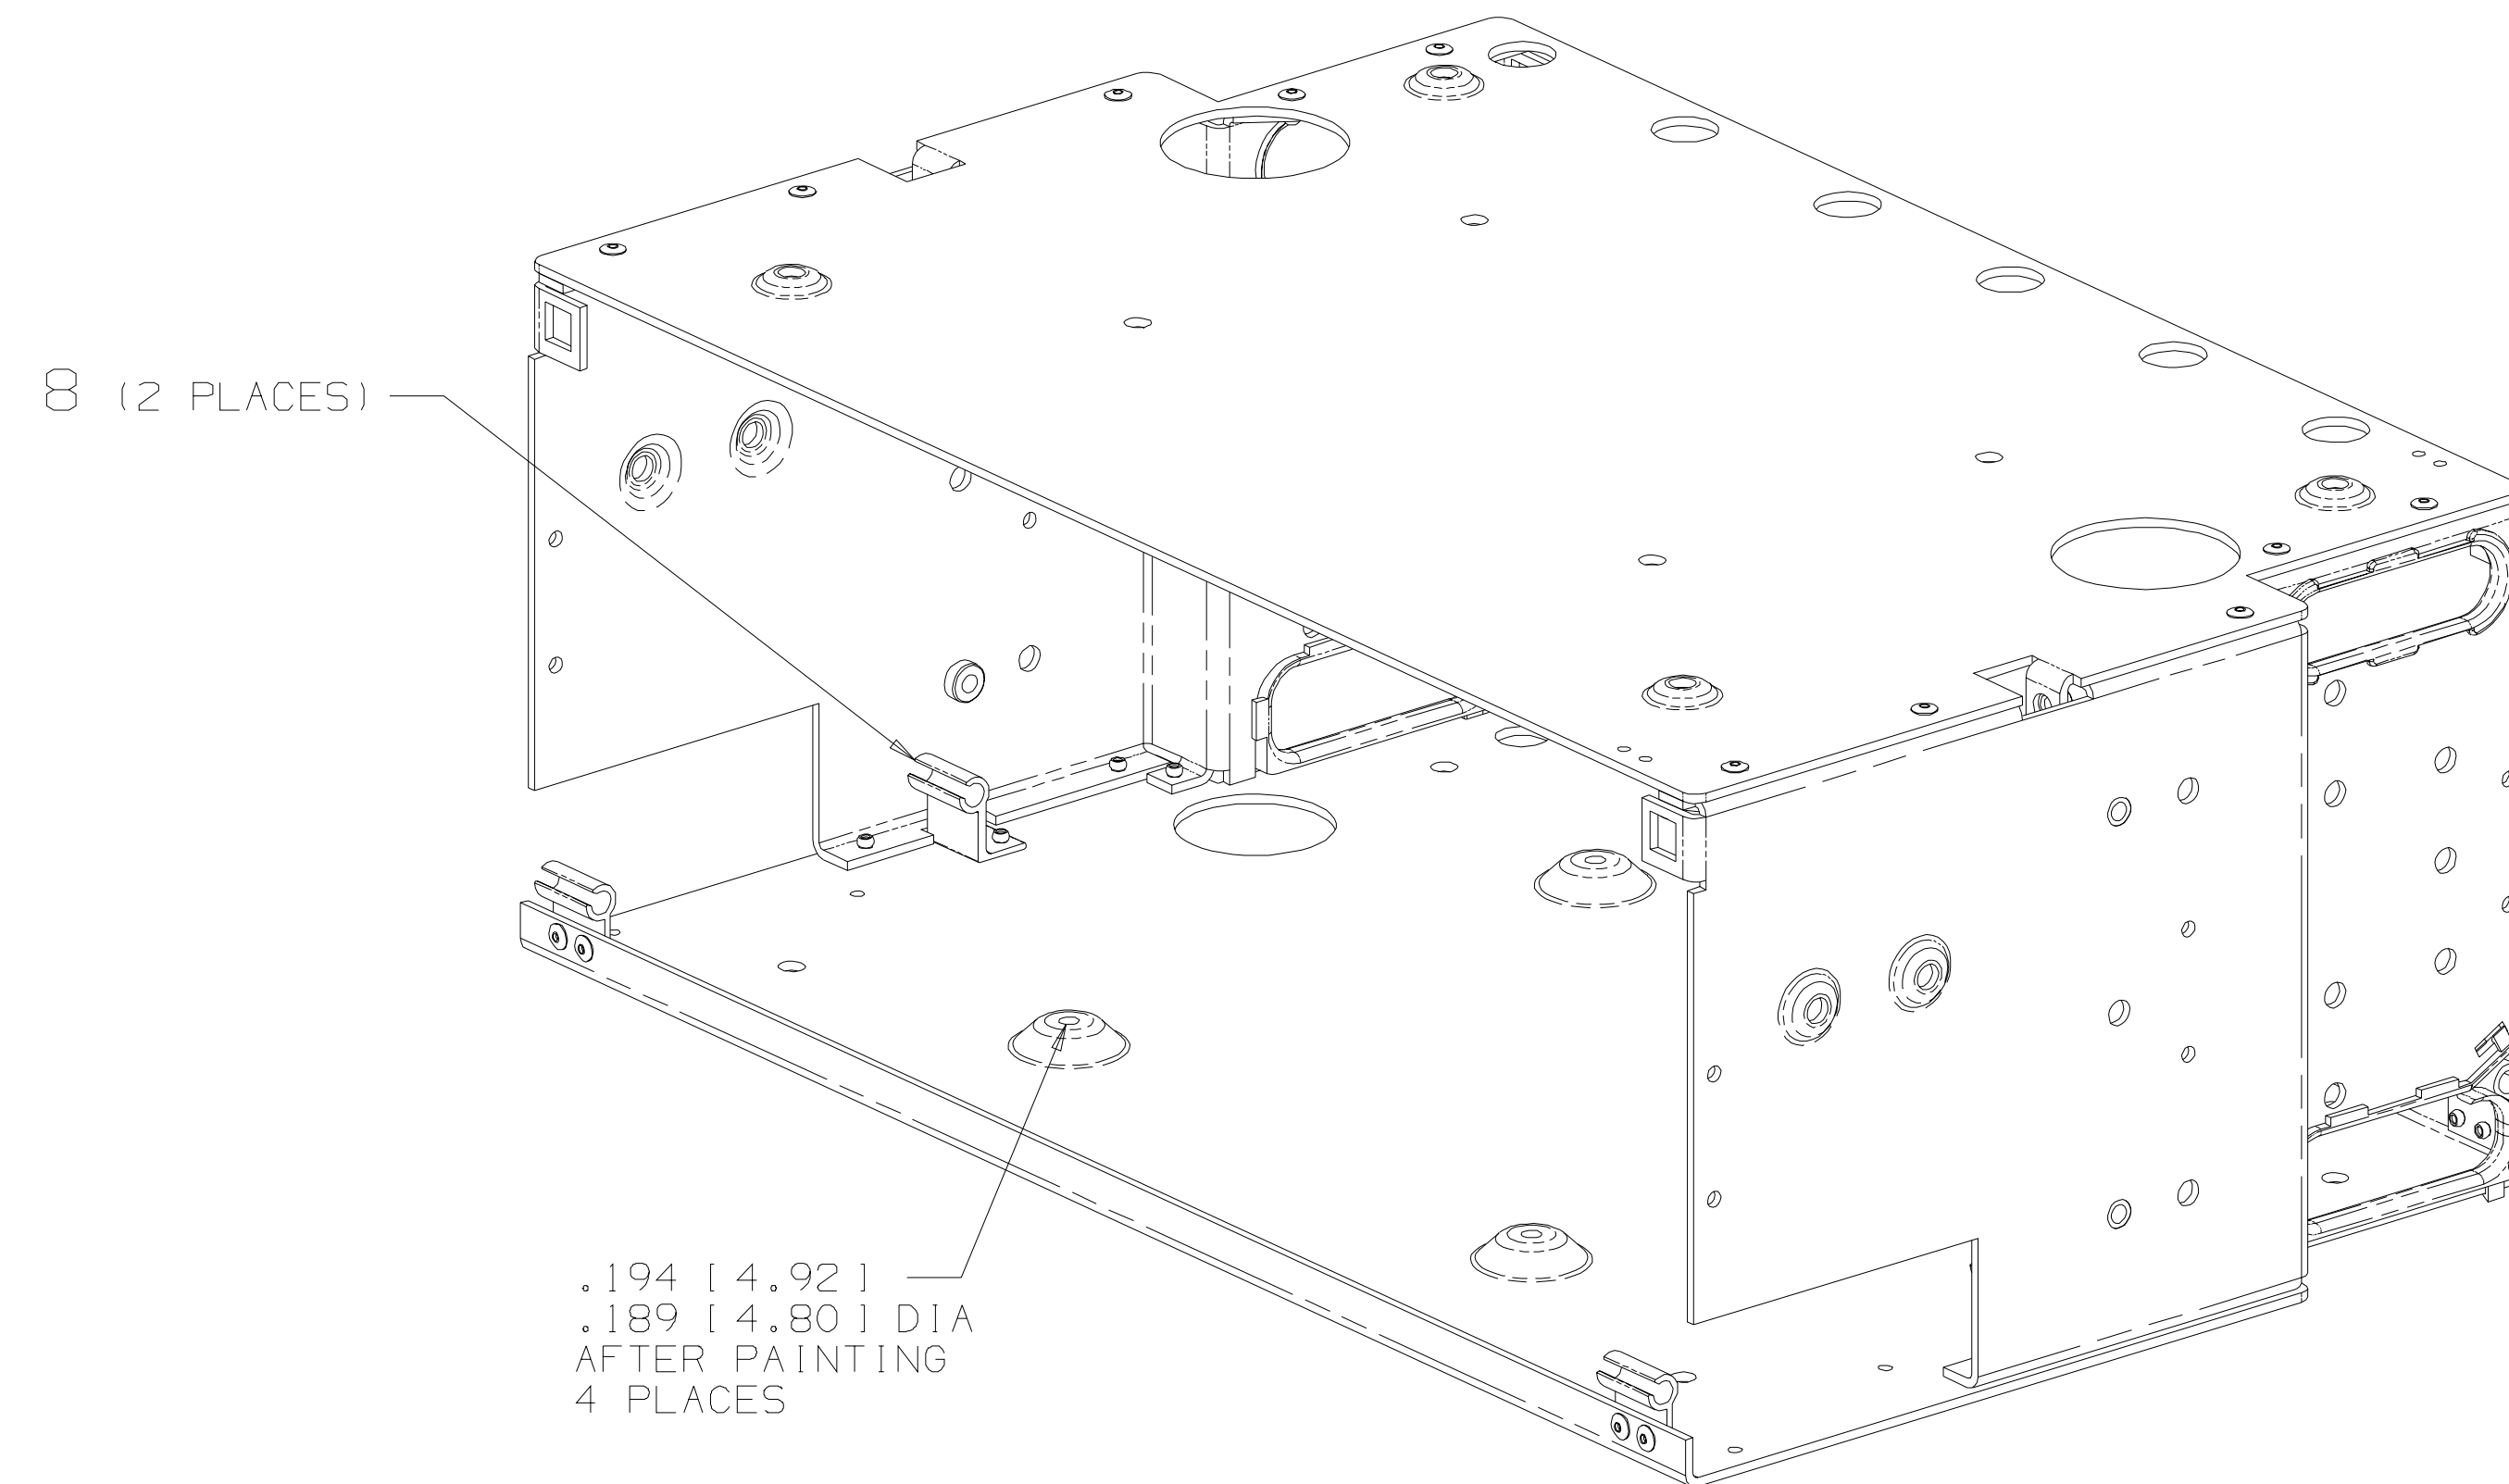

STOCKLIST

845628528

B = IDENTIFIES FILES CONTAINING A STOCKLIST
 D = IDENTIFIES PARTS THAT ARE SHIPPED LOOSE
 AR = "AS REQUIRED"

ITEM	COMCODE	DRAWING NO.	DESCRIPTION	NOTE	QTY
1	845628502	845628502	BASE, SHELF		1
2	848114237	848114237	TOP, SHELF		1
3	845628395	845628395-403	RIGHT SIDE, SHELF		1
4	845628403	845628395-403	LEFT SIDE, SHELF		1
5					
6	845769413	845769413	HINGE, SHELF DOOR		4
7					
8	845831593	845831593	BRACKET, MOUNTING PANEL		2
9					
10			RIVET, BLIND, 1/8 DIA, ALUMINUM W/STEEL MANDREL	3	28
11	846666758	846666758	FIBER RETAINER, WHITE		2
12	847187770	847187770	GROMMET, OBLONG, WHITE	5	2

NOTES:

- UNLESS OTHERWISE SPECIFIED, ALL DIMENSIONS ARE IN INCHES. NONLIMITED DIMENSIONS OTHER THAN SIZE OF RAW MATERIAL SHALL BE HELD AS FOLLOWS WHEN EXPRESSED:
 TO 2 DECIMAL PLACES ±.010 (0.25) AS ANGLES ± 0.5° TO 3 DECIMAL PLACES ±.005 (0.12)
 THIS DRAWING HAS BEEN PREPARED IN ACCORDANCE WITH ANSI Y14.5M - 1994. DIMENSIONS SHOWN IN BRACKETS () ARE MILLIMETERS AND FOR REFERENCE.
- #827 FINISH, CENTRAL OFFICE WHITE, SMOOTH FINISH, BAKED, PER SPEC #WL-2355. .002-.004 (0.05-0.10) THICK.
- STAINLESS STEEL RIVETS MAY BE USED AS AN ALTERNATIVE.
- KEEP ALL THREADS FREE OF PAINT.
- OBLONG GROMMET, 847187770, IS TO BE INSTALLED AS SHOWN. AVAILABLE FROM AIRCOM METAL PRODUCTS, INDIANAPOLIS, IN.

LST1U-072/7	AB7AK1045
LSC1U-072/12	AB7AK1044
LSC1U-144/21	AB7AK1042
USED ON	DRAWING

TITLE
 SUBASSEMBLY,
 SHELF, 7-INCH
 (WITH MOUNTING PANEL)
 (WHITE)
 SCALE: 1/2
 OFS 2000 N.E. EXPRESSWAY,
 NORCROSS, GA. 30071
 COMCODE: SEE STOCKLIST