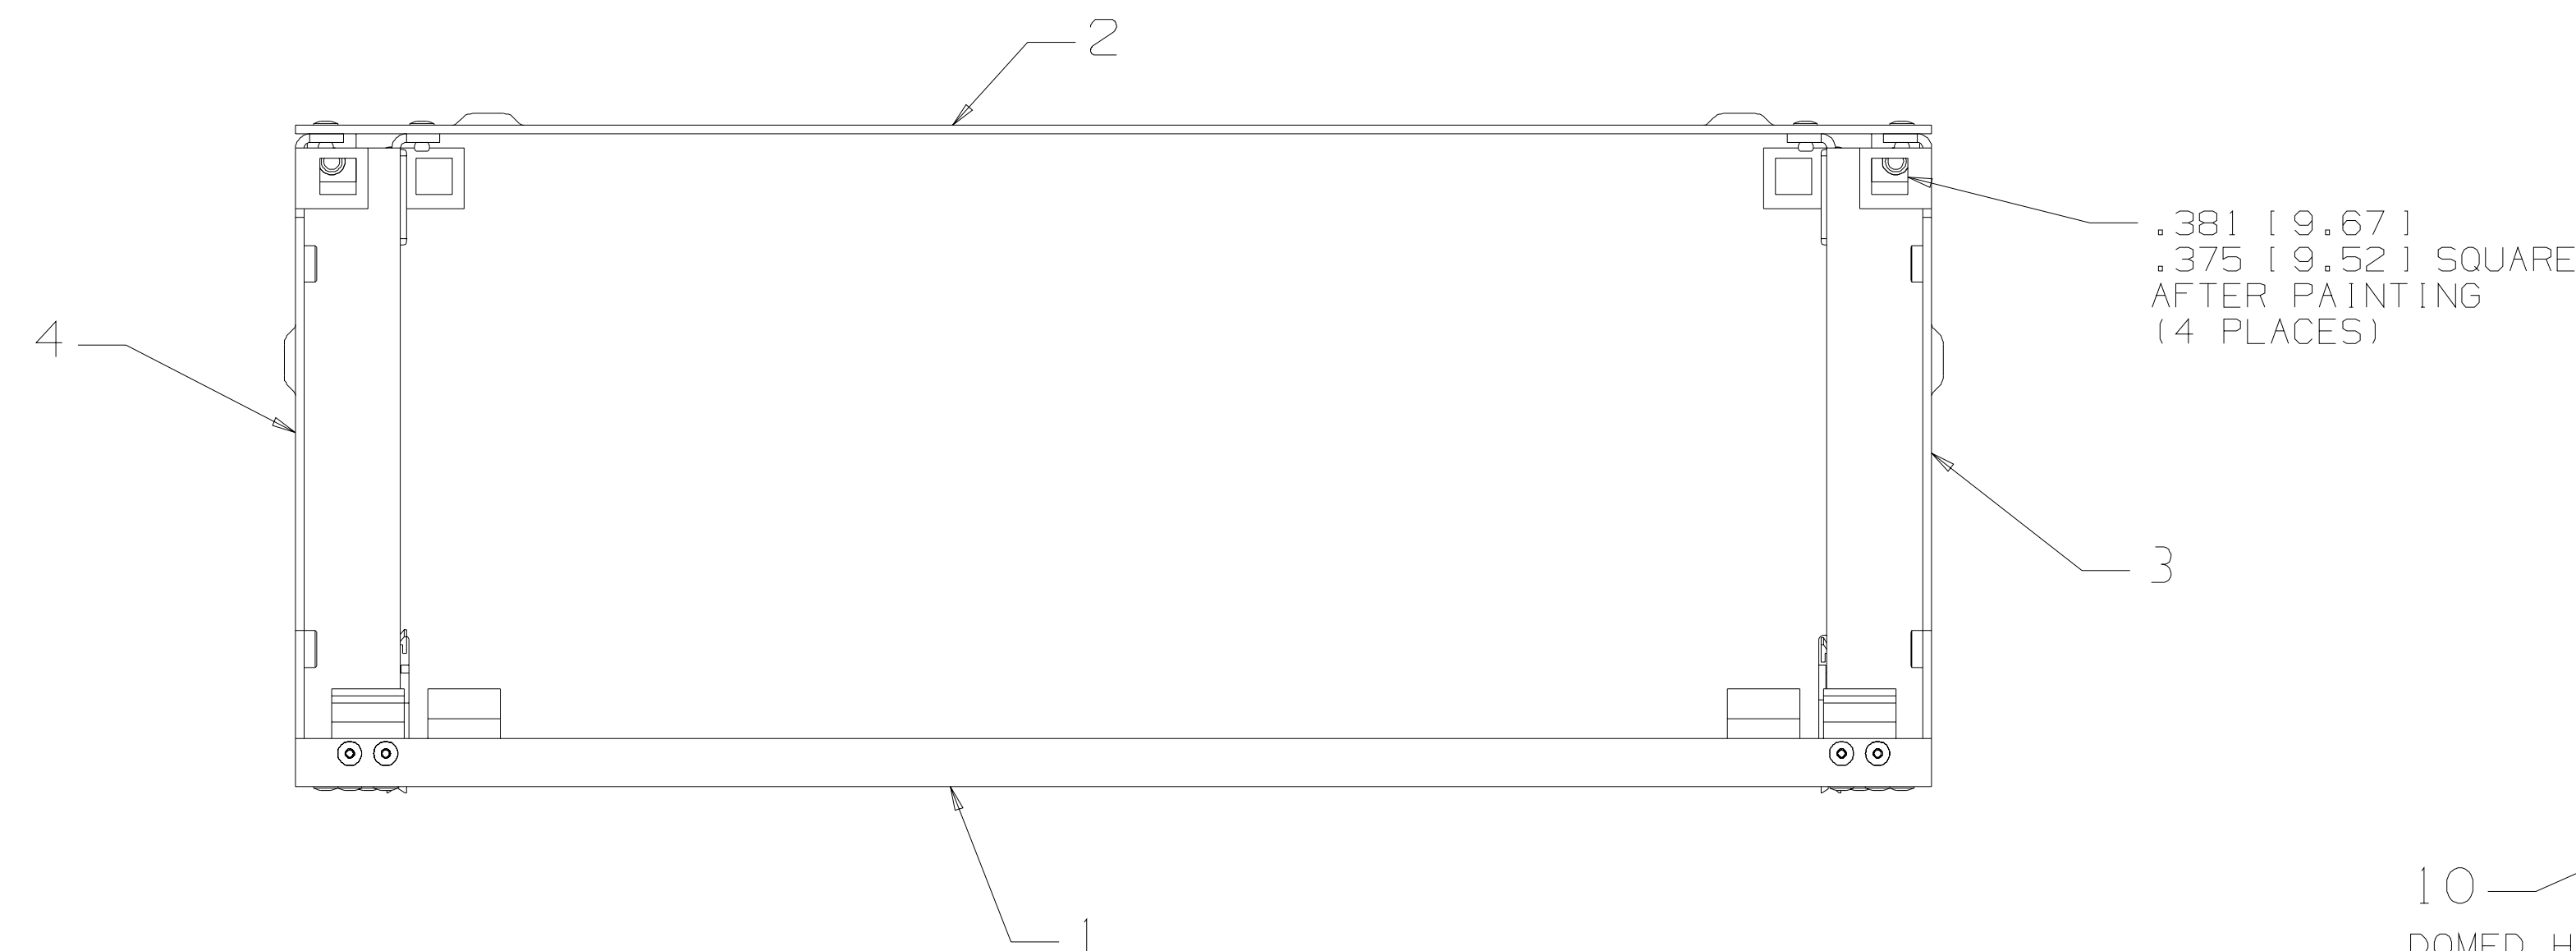

STOCKLIST

845628528

B = IDENTIFIES FILES CONTAINING A STOCKLIST
 D = IDENTIFIES PARTS THAT ARE SHIPPED LOOSE
 AR = "AS REQUIRED"

ITEM	COMCODE	DRAWING NO.	DESCRIPTION	NOTE	QTY
1	845628502	845628502	BASE, SHELF		1
2	848114237	848114237	TOP, SHELF		1
3	845628395	845628395-403	RIGHT SIDE, SHELF		1
4	845628403	845628395-403	LEFT SIDE, SHELF		1
5					
6	845769413	845769413	HINGE, SHELF DOOR		4
7					
8	845831593	845831593	BRACKET, MOUNTING PANEL		2
9					
10			RIVET, BLIND, 1/8 DIA, ALUMINUM W/STEEL MANDREL	3	28
11	846666758	846666758	FIBER RETAINER, WHITE		2
12	847187770	847187770	GROMMET, OBLONG, WHITE	5	2

NOTES:

- UNLESS OTHERWISE SPECIFIED, ALL DIMENSIONS ARE IN INCHES. NONLIMITED DIMENSIONS OTHER THAN SIZE OF RAW MATERIAL SHALL BE HELD AS FOLLOWS WHEN EXPRESSED:
 TO 2 DECIMAL PLACES ±.010 (0.25) AS ANGLES ± 0.5° TO 3 DECIMAL PLACES ±.005 (0.12)
 THIS DRAWING HAS BEEN PREPARED IN ACCORDANCE WITH ANSI Y14.5M - 1994. DIMENSIONS SHOWN IN BRACKETS () ARE MILLIMETERS AND FOR REFERENCE.
- #827 FINISH, CENTRAL OFFICE WHITE, SMOOTH FINISH, BAKED, PER SPEC #WL-2355. .002-.004 (0.05-0.10) THICK.
- STAINLESS STEEL RIVETS MAY BE USED AS AN ALTERNATIVE.
- KEEP ALL THREADS FREE OF PAINT.
- OBLONG GROMMET, 847187770, IS TO BE INSTALLED AS SHOWN. AVAILABLE FROM AIRCOM METAL PRODUCTS, INDIANAPOLIS, IN.

LST1U-072/7	AB7AK1045
LSC1U-072/12	AB7AK1044
LSC1U-144/21	AB7AK1042
USED ON	DRAWING

TITLE
 SUBASSEMBLY,
 SHELF, 7-INCH
 (WITH MOUNTING PANEL)
 (WHITE)
 SCALE: 1/2
 OFS 2000 N.E. EXPRESSWAY,
 NORCROSS, GA. 30071
 COMCODE: SEE STOCKLIST