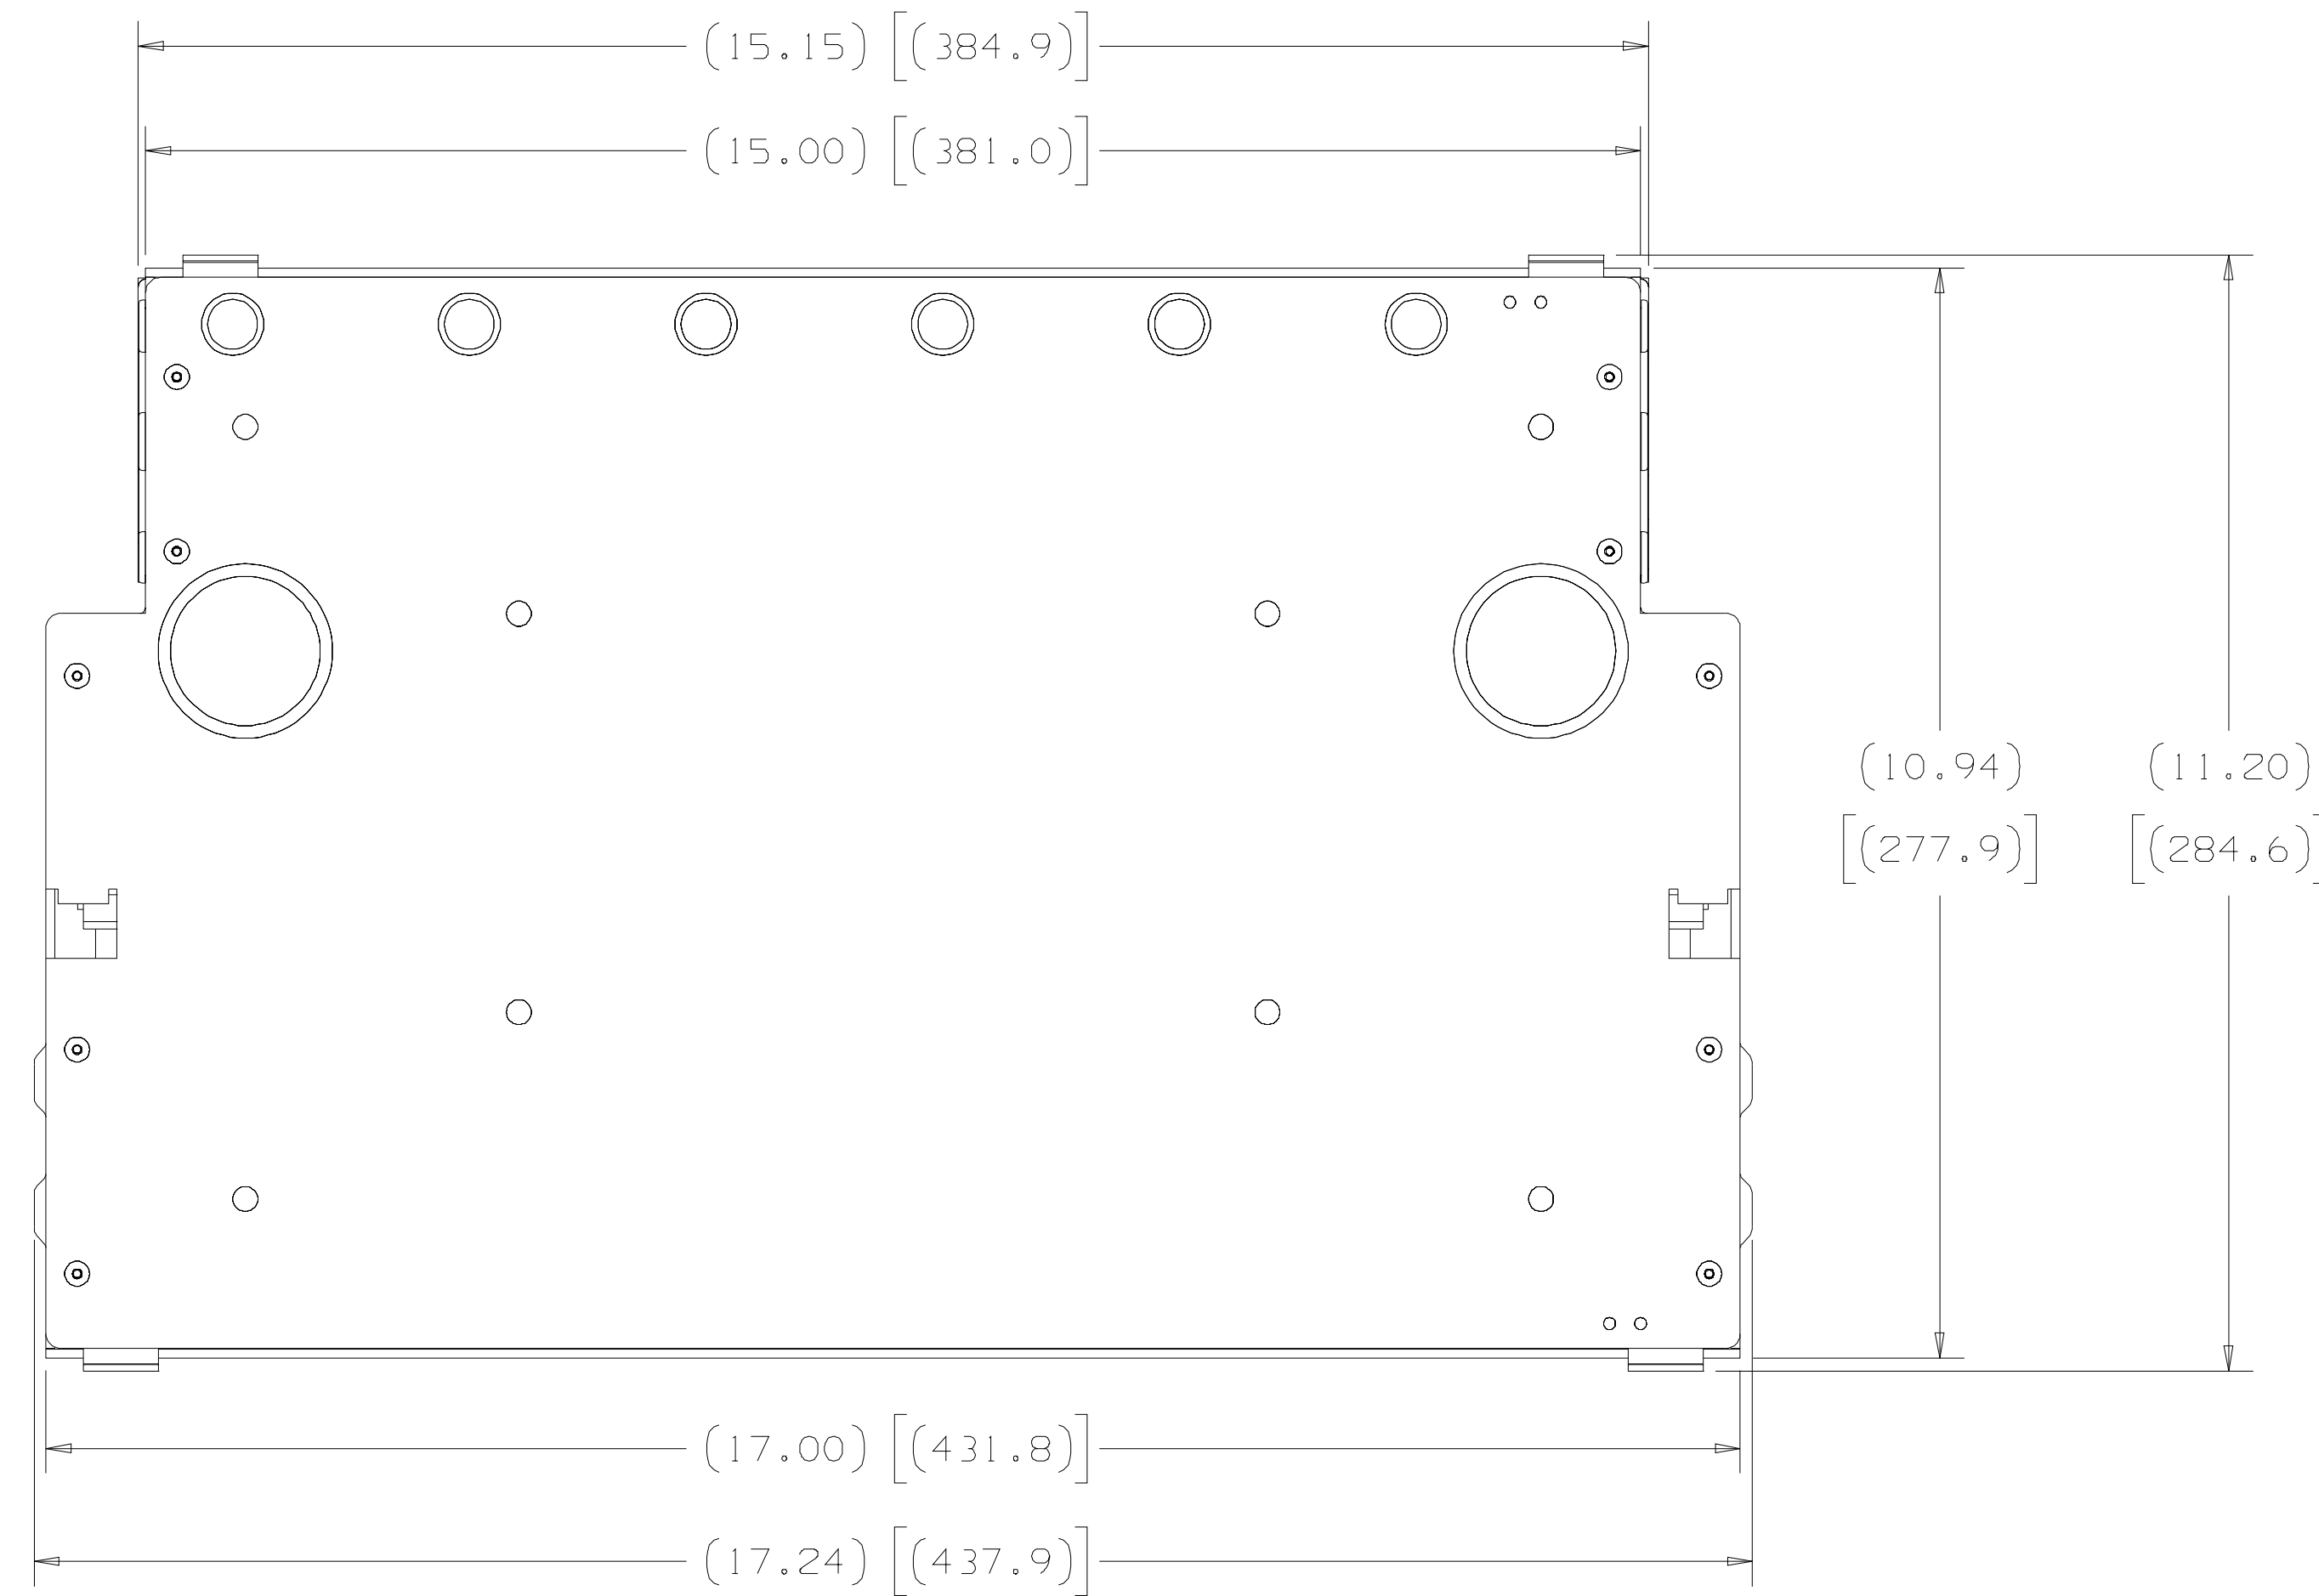

STOCKLIST

845628528

B = IDENTIFIES FILES CONTAINING A STOCKLIST
 D = IDENTIFIES PARTS THAT ARE SHIPPED LOOSE
 AR = "AS REQUIRED"

ITEM	COMCODE	DRAWING NO.	DESCRIPTION	NOTE	QTY
1	845628502	845628502	BASE, SHELF		1
2	848114237	848114237	TOP, SHELF		1
3	845628395	845628395-403	RIGHT SIDE, SHELF		1
4	845628403	845628395-403	LEFT SIDE, SHELF		1
5					
6	845769413	845769413	HINGE, SHELF DOOR		4
7					
8	845831593	845831593	BRACKET, MOUNTING PANEL		2
9					
10			RIVET, BLIND, 1/8 DIA, ALUMINUM W/STEEL MANDREL	3	28
11	846666758	846666758	FIBER RETAINER, WHITE		2
12	847187770	847187770	GROMMET, OBLONG, WHITE	5	2

NOTES:

- UNLESS OTHERWISE SPECIFIED, ALL DIMENSIONS ARE IN INCHES. NONLIMITED DIMENSIONS OTHER THAN SIZE OF RAW MATERIAL SHALL BE HELD AS FOLLOWS WHEN EXPRESSED:
 TO 2 DECIMAL PLACES ±.010 (0.25) AS ANGLES ± 0.5° TO 3 DECIMAL PLACES ±.005 (0.12)
 THIS DRAWING HAS BEEN PREPARED IN ACCORDANCE WITH ANSI Y14.5M - 1994. DIMENSIONS SHOWN IN BRACKETS () ARE MILLIMETERS AND FOR REFERENCE.
- #827 FINISH, CENTRAL OFFICE WHITE, SMOOTH FINISH, BAKED, PER SPEC #WL-2355. .002-.004 (0.05-0.10) THICK.
- STAINLESS STEEL RIVETS MAY BE USED AS AN ALTERNATIVE.
- KEEP ALL THREADS FREE OF PAINT.
- OBLONG GROMMET, 847187770, IS TO BE INSTALLED AS SHOWN. AVAILABLE FROM AIRCOM METAL PRODUCTS, INDIANAPOLIS, IN.

845628528

ENGR			
DRAWN			
07-17-87 ISSUE 1			
REDRAWN ON OFS FORMAT WITH CHANGES.			
CHNG: UPDATED REF SETS FOR LEFT & RT SIDE PNLS.			
ADDED: "IS" MASTER MODEL; MODELED MISSING RIVETS.			
07-08-05	CO05AK5108	MF	ISS: 1
SRA	WCW	JAF	DLF 16
REISSD WITHOUT CHNG TO CORR DCS FILE MGT ERROR.			
12-07-05	CO05AK5117	NP	ISS: 1
SRA	WCW	JAF	CK 17
CHNG: UPDATED ASSY TO REF CORRECTED MODELS OF ITEMS 1 THRU 4.			
03-28-06	CO05AK5108	MF	ISS: 1
SRA	WCW	JAF	JF 18

LST1U-072/7	AB7AK1045
LSC1U-072/12	AB7AK1044
LSC1U-144/21	AB7AK1042
USED ON	DRAWING

TITLE
 SUBASSEMBLY,
 SHELF, 7-INCH
 (WITH MOUNTING PANEL)
 (WHITE)
 SCALE: 1/2
 OFS 2000 N.E. EXPRESSWAY,
 NORCROSS, GA. 30071
 COMCODE: SEE STOCKLIST