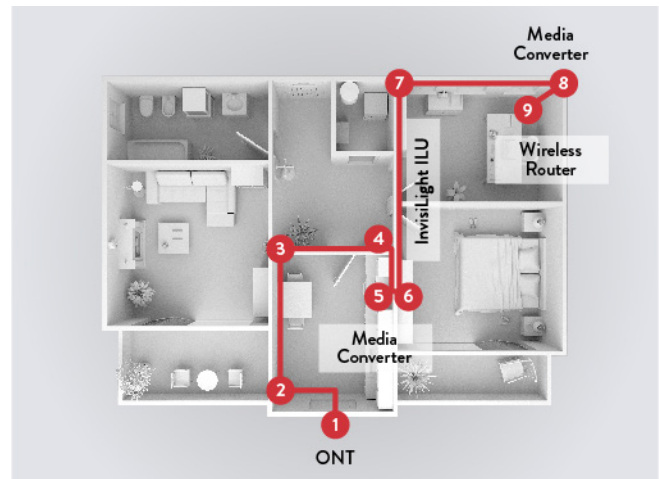

# INVISILIGHT® SOLUTIONS FOR FIBER TO THE ROOM (FTTR) APPLICATIONS

Fiber to the Room is simply fiber to multiple rooms in a home with a dedicated Wifi in each room. The result can be greatly improved bandwidth and lower latency than multi-room Wifi systems. InvisiLight Solutions make it easy to bring fiber to the room in existing homes invisibly – even by a homeowner!

## APPLICATIONS

- Emerging FTTR systems using advanced in-room Wifi
- Larger homes or applications, like gaming, requiring better performance
- Homes made of materials that limit Wifi coverage
- Extending fiber using point to point ethernet in home

## Typical “In-Room” Point-to-Point Network

## Typical “In-Room” PON Network

\* Splitters can be either be placed at a central location or “daisy chained” at each Secondary ONT.