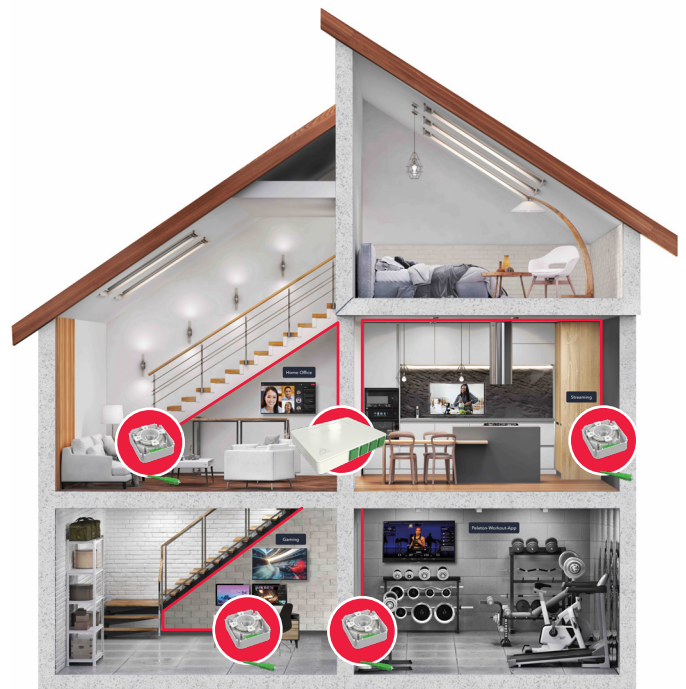

FURUKAWA
SOLUTIONS

Enhance Your Fiber Experience throughout the Home

> InvisiLight® Solutions for Fiber to the Room (FTTR) Applications

Fiber to the Room is simply fiber to multiple rooms in a home with dedicated Wi-Fi in each room. The result can reduce 'dead spots' and offer greatly improved bandwidth and lower latency than multi-room Wi-Fi systems. InvisiLight Solutions make it easy to bring fiber to the room in existing homes invisibly – even by a homeowner!

BENEFITS

- **Less time** inside customer premises
- **Clean** installation
- **High quality** and **reliable**
- **Blends into** the decor

APPLICATIONS

- Emerging FTTR systems using advanced in-room Wi-Fi
- Larger homes or applications, like gaming, requiring better performance
- Homes made of materials that limit Wi-Fi coverage
- Extending fiber using point to point ethernet in home
- InvisiLight Solutions have connected over 1 million subscribers to fiber in homes and apartments – and this proven technology is ideal to bring fiber to the room.

InvisiLight®

Contact OFS for more information.
www.ofsoptics.com/invisilight-products