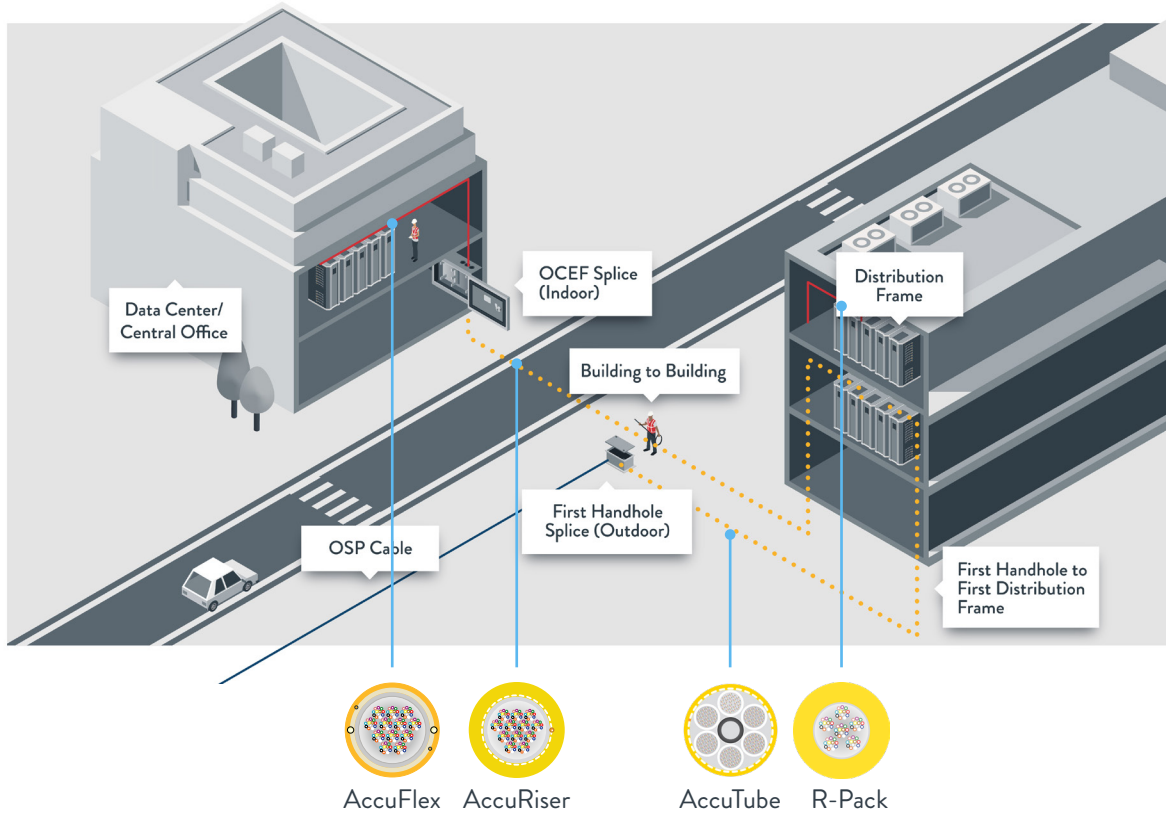

ROLLABLE RIBBON CABLE SOLUTIONS GUIDE

Inside Plant and Indoor/Outdoor

WHAT IS ROLLABLE RIBBON?

Rollable ribbon technology is the newest optical fiber ribbon design from OFS.

To form these ribbons, fibers are partially bonded to each other at intermittent points.

- Plenum rated for flexible deployment options into air-handling spaces
- Fiber Count: 12-288
- For use within buildings, not outdoor rated

R-PACK ROLLABLE RIBBON BACKBONE CABLE

Compact, Lightweight Cable Rated for Horizontal Backbone Applications

HIGHLIGHTS

- Backbone distribution cable
- Available in either OFNP or a Dual Rated LSZH Jacket
- Route in backbone applications like ladder racking
- Plenum available in 12-72 Fiber; Dual Rated Riser/LSZH available in 12-144 Fiber
- CPR Rated \geq Euroclass Cca
- Indoor/outdoor rated for short runs, building to building or first handhole