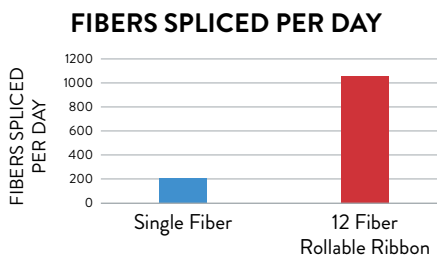

Rollable ribbons combine ribbon mass fusion splicing speeds with the density of loose tubes, giving the best of both technologies.

WHY ROLLABLE RIBBON?

Maximizes Duct Utilization	Smaller, Lighter Weight	Enables Mass Fusion Splicing	Easily Rolled and Routed	Reduces Prep Time

CABLE TRAY/LADDER RACK APPLICATIONS - 12x8"

More Fibers per Tray

Increased density improves data center space efficiency

Different designs for different applications

SPLICING ROLLABLE RIBBONS

- Rollable ribbons are easily spliced with common ribbon splicing equipment
- Uses standard ribbon protection sleeves
- Significant productivity improvement versus single fiber splicing
- Easier prep due to gel-free construction
- Loss is similar to flat ribbon splicing or other fixed V-Groove splicer results