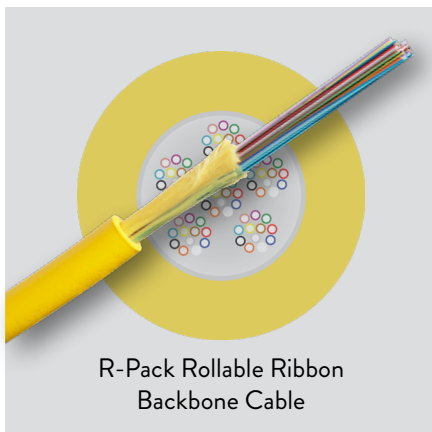

ROLLABLE RIBBON CABLE SOLUTIONS GUIDE

Inside Plant and Indoor/Outdoor

WHAT IS ROLLABLE RIBBON?

Rollable ribbon technology is the newest optical fiber ribbon design from OFS.

To form these ribbons, fibers are partially bonded to each other at intermittent points.

Rollable ribbons combine ribbon mass fusion splicing speeds with the density of loose tubes, giving the best of both technologies.

WHY ROLLABLE RIBBON?

Maximizes Duct Utilization	Smaller, Lighter Weight	Enables Mass Fusion Splicing	Easily Rolled and Routed	Reduces Prep Time

CABLE TRAY/LADDER RACK APPLICATIONS - 12x8"

More Fibers per Tray

Increased density improves data center space efficiency

Different designs for different applications

SPLICING ROLLABLE RIBBONS

- Rollable ribbons are easily spliced with common ribbon splicing equipment
- Uses standard ribbon protection sleeves
- Significant productivity improvement versus single fiber splicing
- Easier prep due to gel-free construction
- Loss is similar to flat ribbon splicing or other fixed V-Groove splicer results

HIGHLIGHTS

- Versatile cable for indoor and outdoor environments
- Can run from handhole to distribution frame, eliminating splicing between outdoor and indoor cables
- Crush resistant and flexible
- Max fiber count 864 – AccuRiser 96-864, AccuTube RR I/O 1728
- Dual rated Low Smoke/Zero Halogen–UL 1666 and CPR rated \geq Euroclass Cca