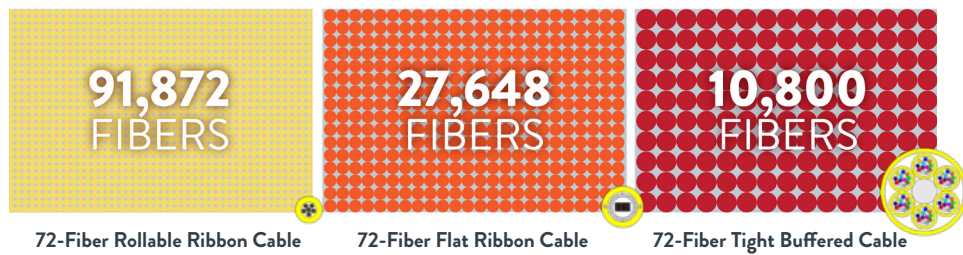

ROLLABLE RIBBON CABLE SOLUTIONS GUIDE

Inside Plant and Indoor/Outdoor

WHAT IS ROLLABLE RIBBON?

Rollable ribbon technology is the newest optical fiber ribbon design from OFS.

To form these ribbons, fibers are partially bonded to each other at intermittent points.

Rollable ribbons combine ribbon mass fusion splicing speeds with the density of loose tubes, giving the best of both technologies.

WHY ROLLABLE RIBBON?

Maximizes Duct Utilization	Smaller, Lighter Weight	Enables Mass Fusion Splicing	Easily Rolled and Routed	Reduces Prep Time

CABLE TRAY/LADDER RACK APPLICATIONS - 12x8"

More Fibers per Tray

Increased density improves data center space efficiency

Different designs for different applications

SPLICING ROLLABLE RIBBONS

- Rollable ribbons are easily spliced with common ribbon splicing equipment
- Uses standard ribbon protection sleeves
- Significant productivity improvement versus single fiber splicing
- Easier prep due to gel-free construction
- Loss is similar to flat ribbon splicing or other fixed V-Groove splicer results