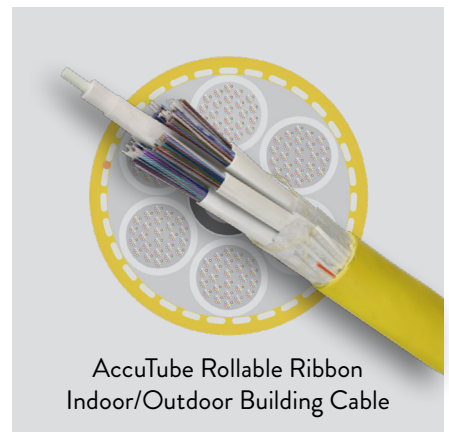

ROLLABLE RIBBON CABLE SOLUTIONS GUIDE

Inside Plant and Indoor/Outdoor

WHAT IS ROLLABLE RIBBON?

Rollable ribbon technology is the newest optical fiber ribbon design from OFS.

To form these ribbons, fibers are partially bonded to each other at intermittent points.

Rollable ribbons combine ribbon mass fusion splicing speeds with the density of loose tubes, giving the best of both technologies.

WHY ROLLABLE RIBBON?

Maximizes Duct Utilization	Smaller, Lighter Weight	Enables Mass Fusion Splicing	Easily Rolled and Routed	Reduces Prep Time

CABLE TRAY/LADDER RACK APPLICATIONS - 12x8"

More Fibers per Tray

Increased density improves data center space efficiency

Different designs for different applications

SPLICING ROLLABLE RIBBONS

- Rollable ribbons are easily spliced with common ribbon splicing equipment
- Uses standard ribbon protection sleeves
- Significant productivity improvement versus single fiber splicing
- Easier prep due to gel-free construction
- Loss is similar to flat ribbon splicing or other fixed V-Groove splicer results

HIGHLIGHTS

- Versatile cable for indoor and outdoor environments
- Can run from handhole to distribution frame, eliminating splicing between outdoor and indoor cables
- Crush resistant and flexible
- Max fiber count 864 – AccuRiser 96-864, AccuTube RR I/O 1728
- Dual rated Low Smoke/Zero Halogen–UL 1666 and CPR rated \geq Euroclass Cca